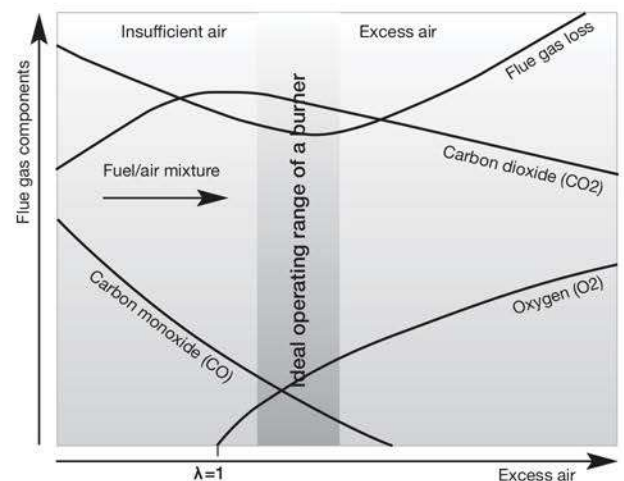

- Detects CH₄, C₃ H₈, H₂
- Optical and audible alarm
- Trend display shows maximum leakage
- Integrated pump
- Flexible measurement probe for inaccessible places

testo 340 Four Sensor Flue Gas Analyser

- Analyses up to four gases out of O₂, CO NO, NO₂ and SO₂
- Measuring range extension for high gas concentrations
- Industrial probes to withstand higher stack temperatures
- Cross sensitivity filters for CO and NO sensors

testo 310 Two Sensor Flue Gas Analyser

- Analyses two gases O₂ and CO
- Powerful backlit display
- Intuitive menu navigation
- Pre-attached probe
- Zeroing of gas sensors in just 30 sec.
- Long rechargeable battery life > 8 hrs.

testo 350 Six Sensor Flue Gas Analyser

- Analyses up to six gases out of O₂, CO NO, NO₂, CO₂, SO₂, HC and H₂S
- Graphic display with built in programs
- Peltier cooled gas preparation system
- Special hose for error free SO_x and NO_x measurement
- Easy to replace sensors

testo 320 Two Sensor Flue Gas Analyser

- Analyses two gases O₂ and CO
- Interchangeable modular probe
- Zeroing of gas sensors in just 30 sec.
- Long rechargeable battery life > 8 hrs.
- Memory for 500 measurement values

Download free Android App for testo 330i

testo 330 LL Three Sensor Flue Gas Analyser

- Analyses three gases O₂, CO and NO
- 4 years warranty on instrument, probe & O₂, CO sensor
- Graphic display of measurement data
- Interchangeable modular probe
- Logger function for long term measurements

Efficiency Graph